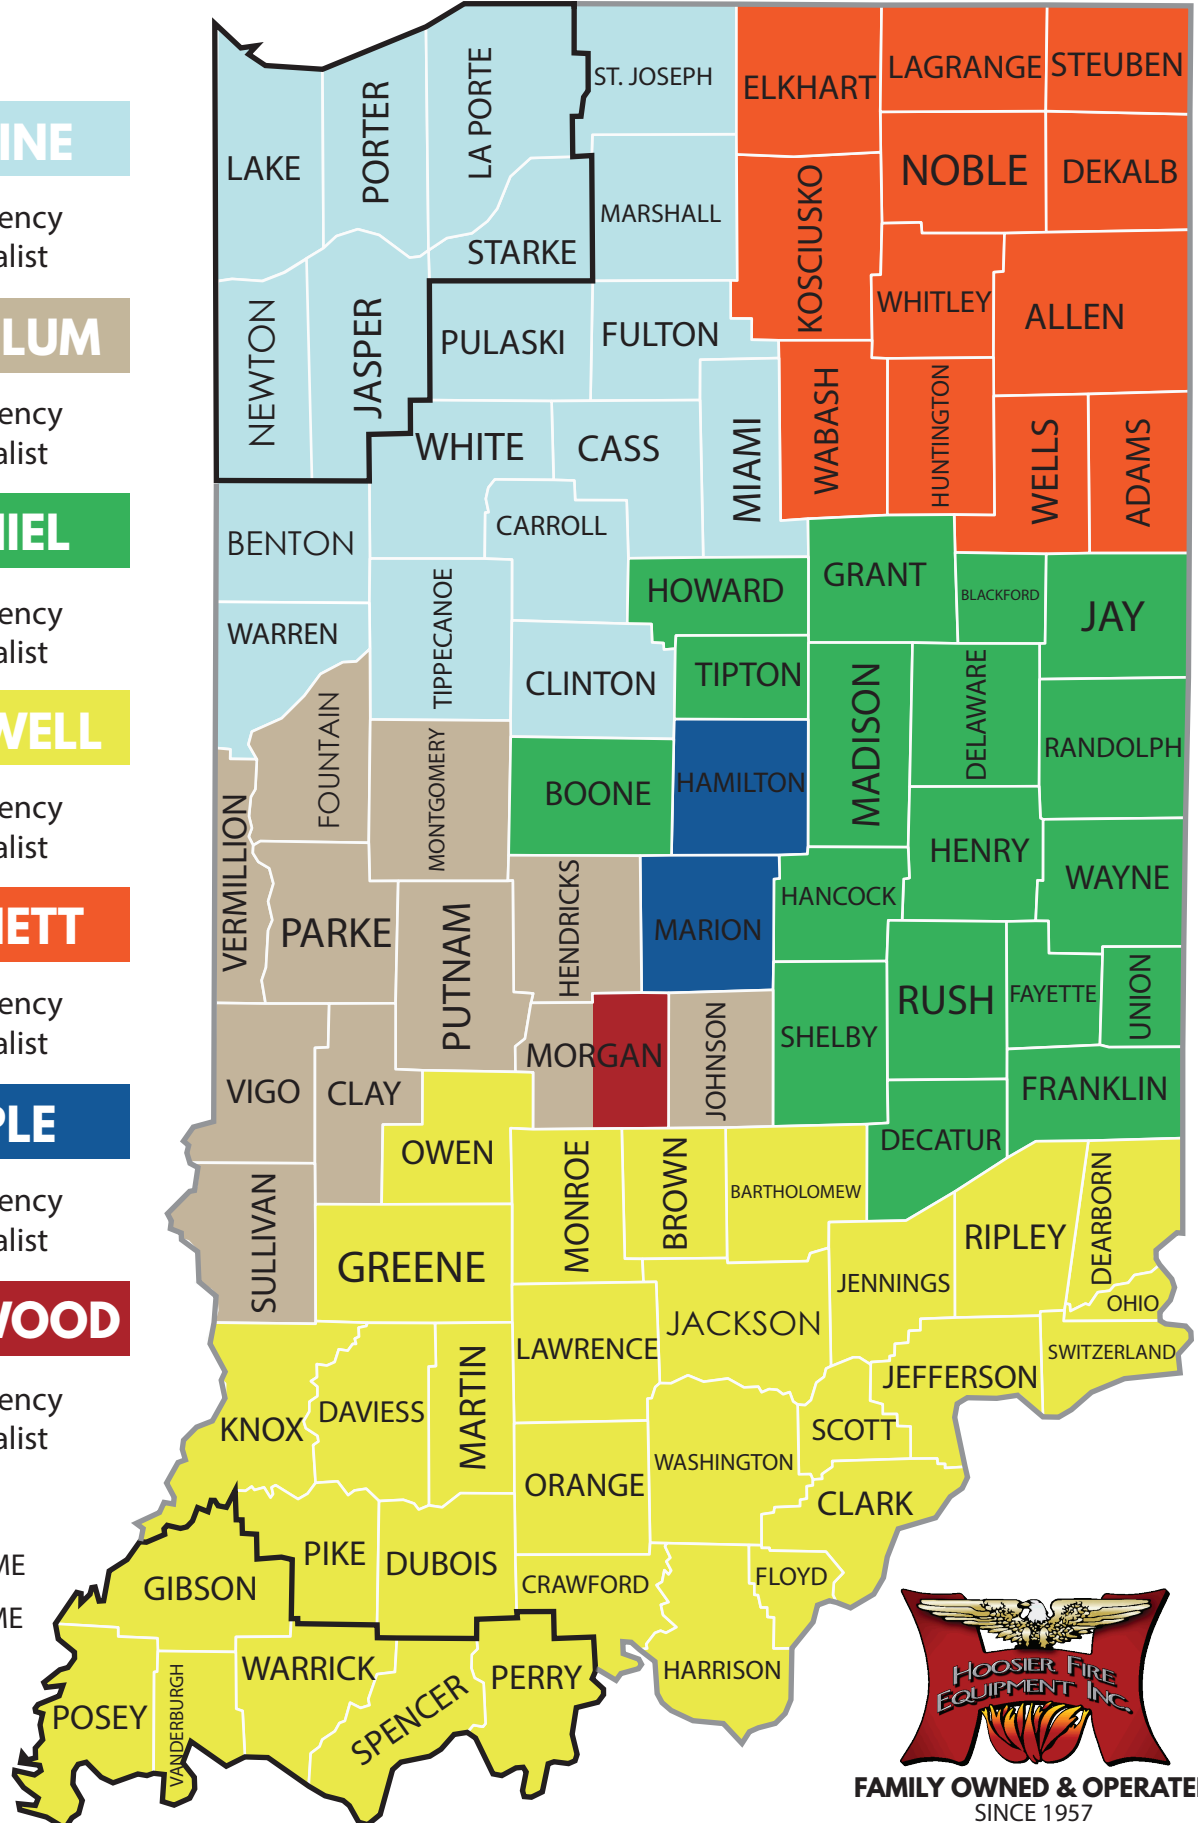

— CENTRAL TIME

— EASTERN TIME

FAMILY OWNED & OPERATED
SINCE 1957